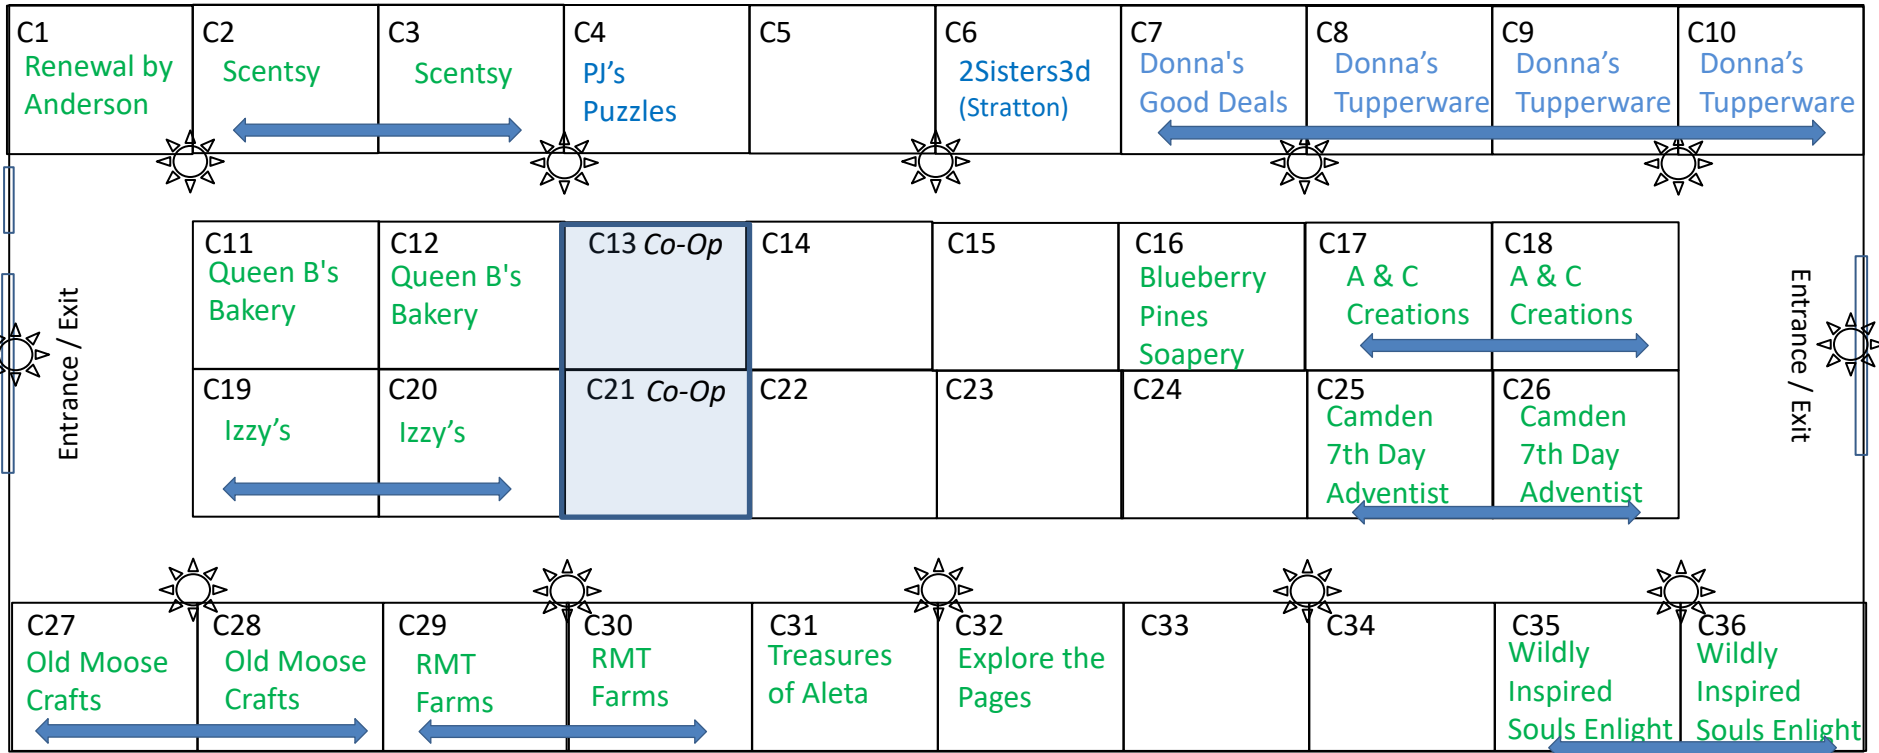

4H Show Ring

Stall
Day Puller Parking
Stall

Agricultural Parking

Carnival and
Main Street Vendors

Vendor Layout Plan

Craft Barn

Entrance / Exit

Entrance / Exit

Linked booth locations

Fans

Cn Reserved (deposit/payment received)

Cn Reserved (deposit/payment coordinated)

Cn Requested (application/contract received)

Drawing as of:
3/23/2024 4:57 PM

Vendor Layout Plan

Blueberry Acres