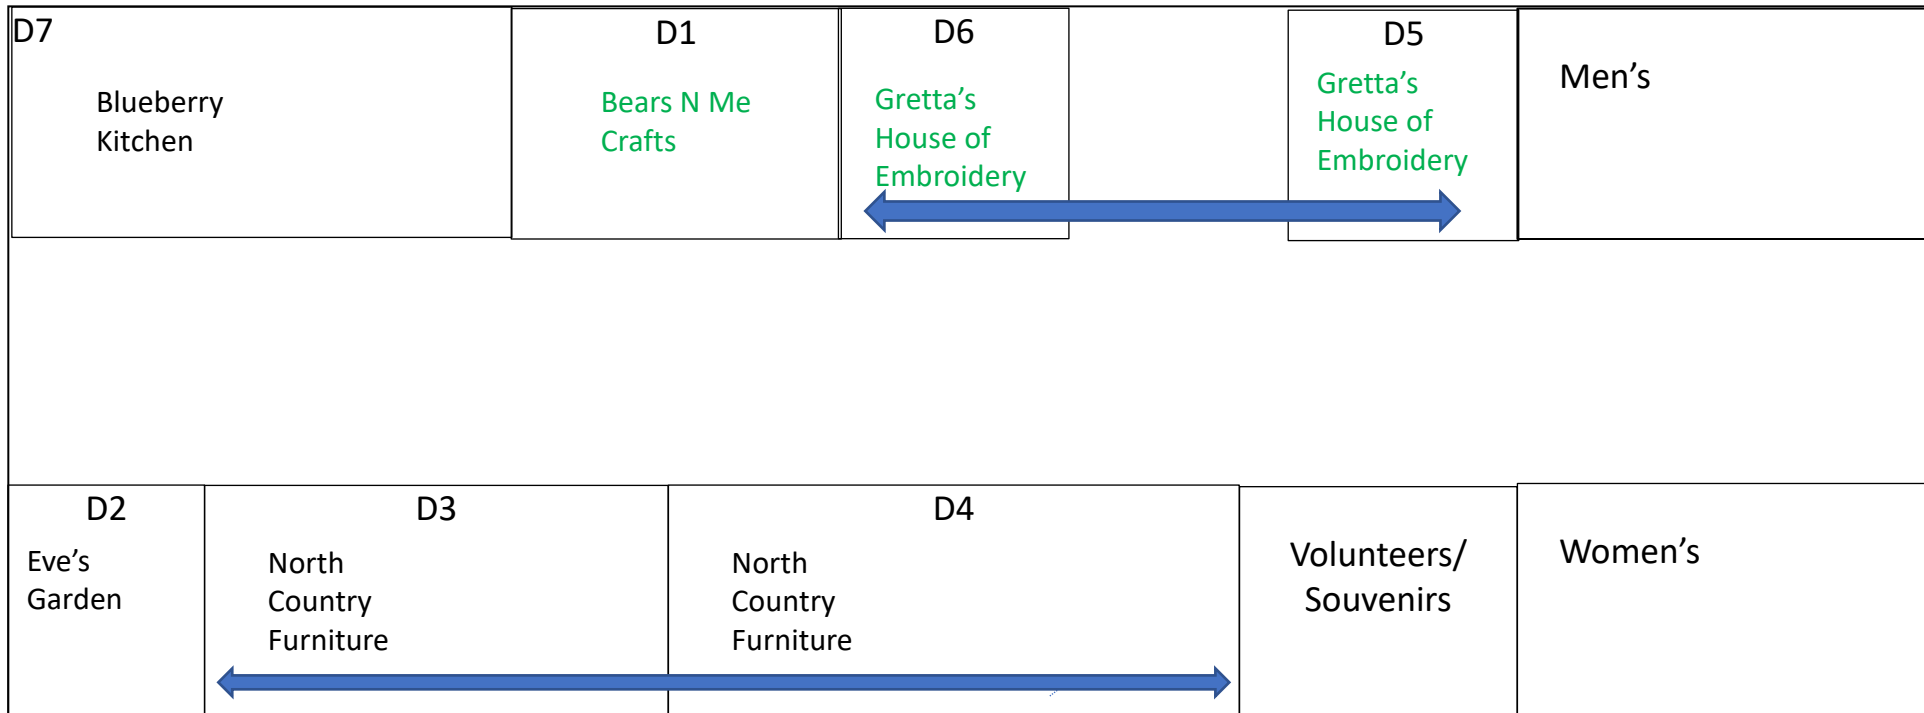

4H Show Ring

Stall
Day Puller Parking
Stall

Agricultural Parking

Carnival and
Main Street Vendors

Vendor Layout Plan

Craft Barn

Entrance / Exit

Entrance / Exit

Linked booth locations

Fans

Cn Reserved (deposit/payment received)

Cn Reserved (deposit/payment coordinated)

Cn Requested (application/contract received)

Drawing as of:
3/23/2024 4:57 PM

Vendor Layout Plan

Blueberry Acres